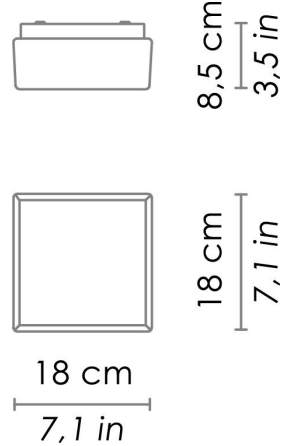

## CAORLE

WALL

Wall-ceiling lamps with diffuser in mouth-blown, satin-finish opal triplex glass; matt white painted metal frame. The product is suitable for indoor use only.

CODE	COLOR
ZA-LL1304-	White 

DIMENSIONS AND HOLES	
Dimensions	18 - 18 - 8,8 cm / 7,1 - 7,1 - 3,4 in